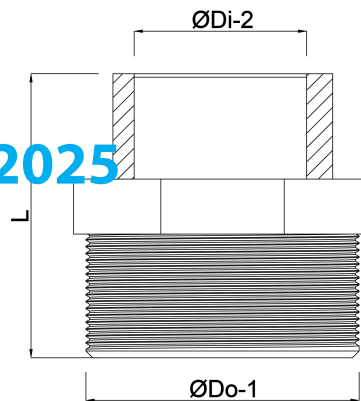

**Profec Reducer nipple PVC-U 2"  
x 2 1/2" male thread x female  
thread 10bar grey (0100210)**

# TECHNICAL SPECIFICATIONS

Colour	grey
Material	PVC-U
Connection	male thread x female thread
Pressure	10 bar
Size	2" x 2 1/2"

## DIMENSIONS

L	68 mm
ØDi-2	2 1/2 "
ØDo-1	2 "
F-1	30.2 mm
F-2	25.7 mm

**Last modified date: 30/10/2025**

Bosta UK Ltd.  
Reflection House  
Olding Road

Bury St. Edmunds  
Suffolk  
IP33 3TA  
T +44 (0) 1284 716580  
E [enquiries@bosta.co.uk](mailto:enquiries@bosta.co.uk)  
<http://www.bosta.com>