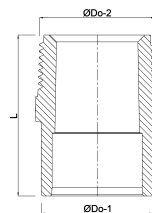

**Profec Adaptor bush PVC-U 1
1/2" x 1 1/2" imperial glue
socket x male thread 10bar
grey (0169774)**

TECHNICAL SPECIFICATIONS

Colour	grey
Material	PVC-U
Connection	imperial glue socket x male thread
Pressure	10 bar
Size	1 1/2" x 1 1/2"
Length	61 mm
Weight	0.083 kg
Spanner	62

DIMENSIONS

L	61 mm
ØDi-1	1 1/2 "
ØDo-2	1 1/2 "
K-1	62 mm

Last modified date: 31/10/2025

Bosta UK Ltd.
Reflection House
Olding Road
Bury St. Edmunds
Suffolk
IP33 3TA
T +44 (0) 1284 716580
E enquiries@bosta.co.uk
<http://www.bosta.com>