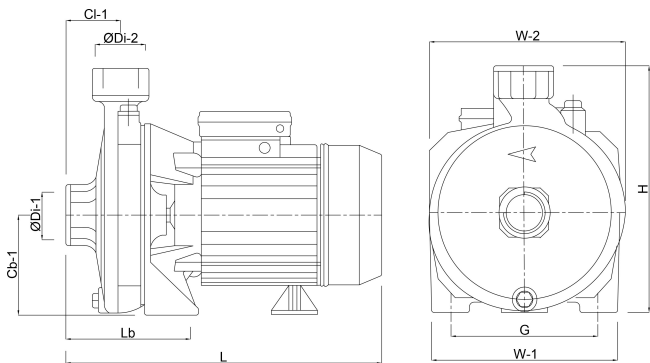

# TECHNICAL SPECIFICATIONS

Colour blue

Material cast iron

Material impeller 1 brass

Connection female thread

Seal type C

Length 425 mm

Voltage 400/690VAC

## DIMENSIONS

Cb-1 133 mm

Cr-1 54 mm

G-1 190 mm

H 323 mm

H 323 mm

L 425 mm

Lb 108 mm

W-1 240 mm

W-2 250 mm

ØDi-1

2 "

ØDi-2

1 1/4 "