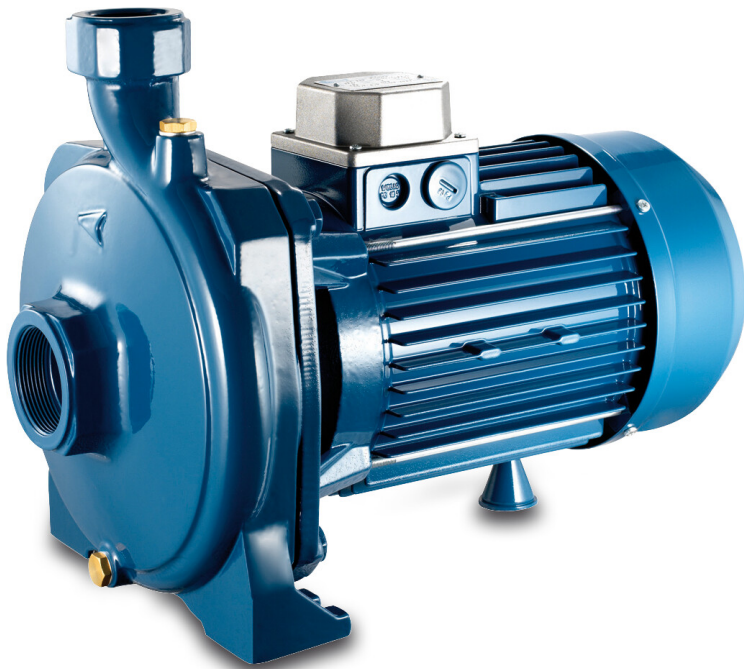

**Foras Centrifugal pump cast  
iron 2" x 1 1/4" female thread  
8bar 6,8A 400/690VAC blue  
type KM 400/1 T (0920264)**

**FOROS**  
WATER PUMPS

# TECHNICAL SPECIFICATIONS

Colour blue

Material cast iron

Material impeller 1 brass

Connection female thread

Seal type C

Length 425 mm

Voltage 400/690VAC

Type KM 400/1 T

Output Power 4 HP

MWC 47 m

Size 2" x 1 1/4"

Power 3 kW

Max flow rate 18 m<sup>3</sup>/h

BEP Capacity 16.5

BEP Head 37.5