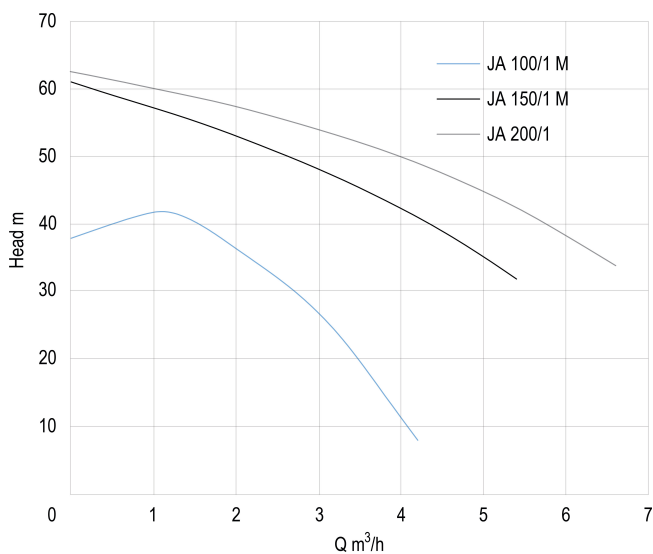

Ampere

10,3 A

Max flow rate

6.6 m³/h

PRODUCT INFORMATION

Composed of tank, pressure switch, flexible hose, pressure gauge, 3- or 5-way coupling, connectors and Foras jet pump.

Ready for assembly and installation by qualified electrician. Type M is supplied with cable and Din plug

Last modified date: 08/05/2026

Bosta UK Ltd.
Reflection House
Olding Road
Bury St. Edmunds
Suffolk
IP33 3TA
T +44 (0) 1284 716580
E enquiries@bosta.co.uk
<http://www.bosta.com>