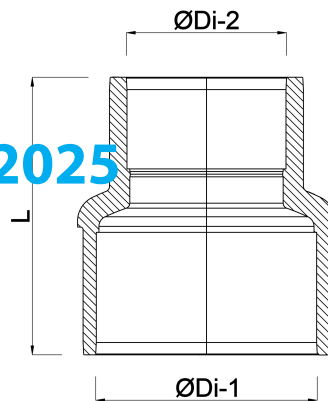

VDL Reducer socket PVC-U 160 mm x 90 mm glue socket 16bar grey (7018287)

VL Van de Lande

TECHNICAL SPECIFICATIONS

Colour grey

Material PVC-U

Connection glue socket

Size 160 mm x 90 mm

Pressure 16 bar

DIMENSIONS

L 193 mm

ØDi-1 160 mm

ØDi-2 90 mm

P-1 87 mm

P-2 51 mm

Last modified date: 06/11/2025

Bosta UK Ltd.
Reflection House
Olding Road