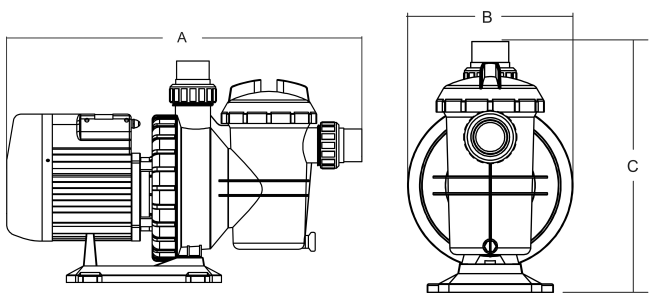

**Flotide Pool pump 50 mm / 1
1/2" metric/imperial glue
socket 2,5A 230VAC black type
SC 050 UK plug 0.5HP UK plug
(7030254)**

FLOTIDE

bosta
bringing water to life

TECHNICAL SPECIFICATIONS

Colour	black
Shaft	stainless steel 316
Material seal	stainless steel 316
Connection	metric/imperial glue socket
Type	UK plug
Length	600 mm
Voltage	230VAC
Max. temperature	40 °C
Width	240 mm
Height	370 mm
Frequency	50 Hz
IP value	IPX5
Max working pressure	3,5 bar
Type	SC 050
Capacity	12 m ³ /h
Output Power	0,5 HP
MWC	6 m

Size 50 mm / 1 1/2"

Weight 10.4 kg

Power 0.38 kW

Ampere 2,5 A

Noise level 60 dB

BEP Capacity 11

BEP Head 4.5

DIMENSIONS

A 600 mm

B 240 mm

C 370 mm

PRODUCT INFORMATION

This pump is designed for medium sized domestic swimming pools. Low energy consumption, quiet running.

Features:

- Connection: metric / imperial glue socket
- Transparent lid for easy checking
- NSK bearing
- Insulation: Class B
- IP55 protection
- Built in thermal protection
- Supplied including metric & imperial unions
- UK 3-pin plug included