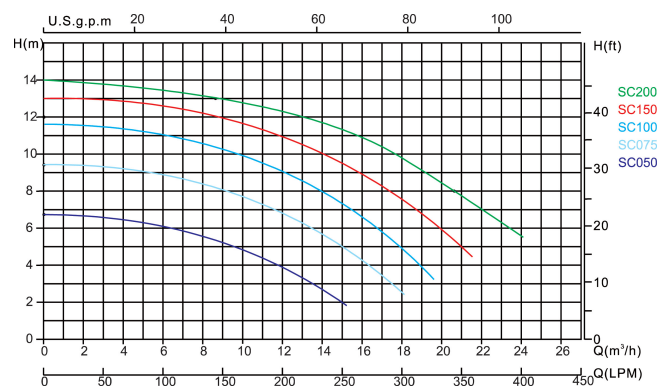

**Flotide Pool pump 50 mm / 1
1/2" metric/imperial glue
socket 2,5A 230VAC black type
SC 050 UK plug 0.5HP UK plug
(7030254)**

FLOTIDE

bosta
bringing water to life

TECHNICAL SPECIFICATIONS

Colour	black
Shaft	stainless steel 316
Material seal	stainless steel 316
Connection	metric/imperial glue socket
Type	UK plug
Length	600 mm
Voltage	230VAC
Max. temperature	40 °C
Width	240 mm
Height	370 mm
Frequency	50 Hz
IP value	IPX5
Max working pressure	3,5 bar
Type	SC 050
Capacity	12 m ³ /h
Output Power	0,5 HP
MWC	6 m

Size 50 mm / 1 1/2"

Weight 10.4 kg

Power 0.38 kW

Ampere 2,5 A

Noise level 60 dB

BEP Capacity 11

BEP Head 4.5

DIMENSIONS

A 600 mm

B 240 mm

C 370 mm

PRODUCT INFORMATION

This pump is designed for medium sized domestic swimming pools. Low energy consumption, quiet running.

Features:

- Connection: metric / imperial glue socket
- Transparent lid for easy checking
- NSK bearing
- Insulation: Class B
- IP55 protection
- Built in thermal protection
- Supplied including metric & imperial unions
- UK 3-pin plug included