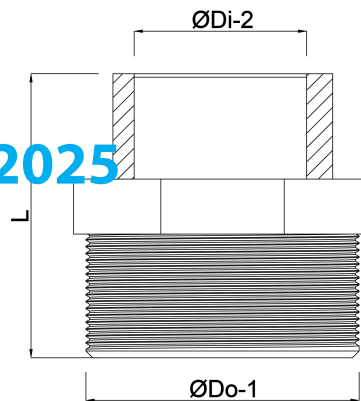

**Profec Reducer nipple PVC-U 3"
x 2 1/2" male thread x female
thread 10bar grey (0100216)**

TECHNICAL SPECIFICATIONS

Colour	grey
Material	PVC-U
Connection	male thread x female thread
Pressure	10 bar
Size	3" x 2 1/2"

DIMENSIONS

L	77 mm
ØDi-2	2 1/2 "
ØDo-1	3 "
F-1	33.3 mm
F-2	30.2 mm

Last modified date: 30/10/2025

Bosta UK Ltd.
Reflection House
Olding Road

Bury St. Edmunds
Suffolk
IP33 3TA
T +44 (0) 1284 716580
E enquiries@bosta.co.uk
<http://www.bosta.com>