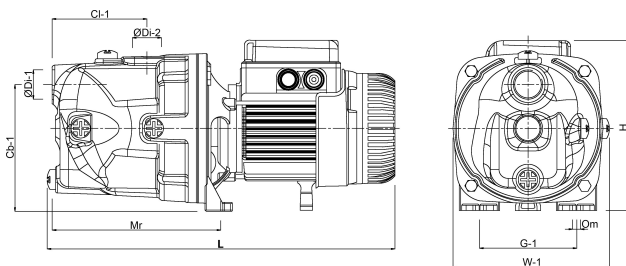

**Foras Jet pump cast iron 1"
female thread 6bar 2,3A
230/400VAC blue self priming
type JA 100 T (7034787)**

TECHNICAL SPECIFICATIONS

Colour	blue
Material	cast iron
Pump body	cast iron
Material impeller 1	noryl
Model	self priming
Connection	female thread
Seal	type A
Max. temperature	50 °C
Press	1 "
Suction	1 "
Type	JA 100 T
Max. head	47 m
Size	1"
Voltage	230/400VAC
Minimum medium temperature (continuous)	0 °C
Power	1.05 kW

PORhq 3.6

Minimum ambient temperature 0 °C

Seal 35 mm

DIMENSIONS

Cb-1 152 mm

Cb-1 150 mm

Cb-2 195 mm

Cl-1 119 mm

Cr-1 140 mm

Ct-1 43 mm

G-1 140 mm

H 195 mm

H 195 mm

L 420 mm

L 410 mm

LM 190 mm

Mr 214 mm

O 9.7 mm

W 180 mm

W-1 180 mm

ØDi-1 1 "

ØDi-2 1 "

PRODUCT INFORMATION

Pumps JA 60 M up to 100 JA M are supplied with cable and DIN plug. UK / DIN plug included for UK deliveries