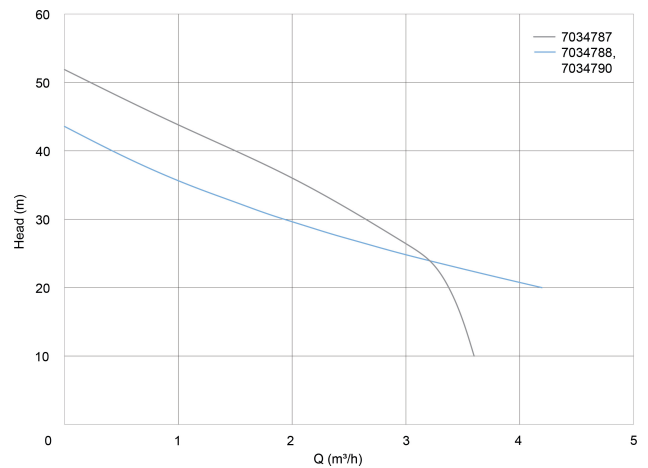

**Foras Jet pump cast iron 1"
female thread 6bar 2,3A
230/400VAC blue self priming
type JA 100 T (7034787)**

TECHNICAL SPECIFICATIONS

Colour	blue
Material	cast iron
Pump body	cast iron
Material impeller 1	noryl
Model	self priming
Connection	female thread
Seal	type A
Max. temperature	50 °C
Press	1 "
Suction	1 "
Type	JA 100 T
Max. head	47 m
Size	1"
Voltage	230/400VAC
Minimum medium temperature (continuous)	0 °C
Power	1.05 kW

Mr 214 mm

O 9.7 mm

W 180 mm

W-1 180 mm

ØDi-1 1 "

ØDi-2 1 "

PRODUCT INFORMATION

Pumps JA 60 M up to 100 JA M are supplied with cable and DIN plug. UK / DIN plug included for UK deliveries