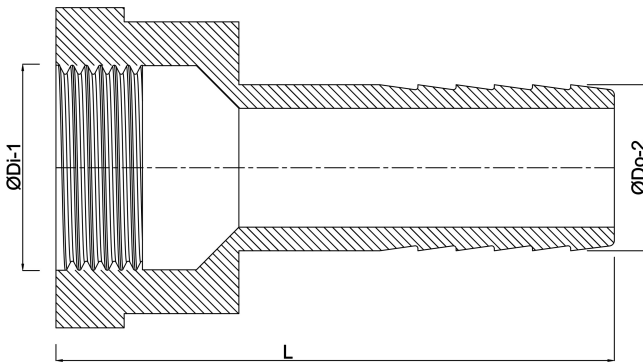

**Profec Barbed adaptor
stainless steel 316 1 1/2" x 38
mm female thread x hose tail
16bar (7043868)**

TECHNICAL SPECIFICATIONS

Material stainless steel 316

Connection female thread x hose tail

Pressure 16 bar

Size 1 1/2" x 38 mm

Spanner 55.5

DIMENSIONS

L 87.5 mm

ØDi-1 1 1/2 "

ØDo-2 38 mm

Last modified date: 09/05/2026

Bosta UK Ltd.
Reflection House
Olding Road
Bury St. Edmunds
Suffolk
IP33 3TA
T +44 (0) 1284 716580
E enquiries@bosta.co.uk
<http://www.bosta.com>