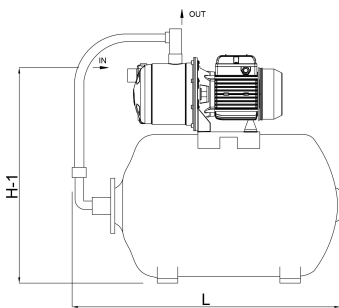

**Foras Pressure set cast iron 1"
female thread 6bar 3,6A
230VAC blue 24ltr type JA 86 N
(7034784)**

FORAS
WATER PUMPS

TECHNICAL SPECIFICATIONS

Colour blue

Material cast iron

Pump body cast iron

Material impeller 1 noryl

Maximum ambient temperature 40 °C

Type JA 86 N

Max. head 47,5 m

Size 1"

Power 0.59 kW

Ampere 3,6 A

Max flow rate 3.3 m³/h

Pressure 6 bar

DIMENSIONS

H-1 420 mm

H-2 525 mm

L 560 mm

Length 560 mm

W-1 260 mm

Width 260 mm

PRODUCT INFORMATION

Complete with 24 ltr. horizontal tank, pressure gauge and pressure switch. Ready for installation by a qualified electrician. Pump will be supplied with cable and DIN plug. UK / DIN plug included for UK deliveries