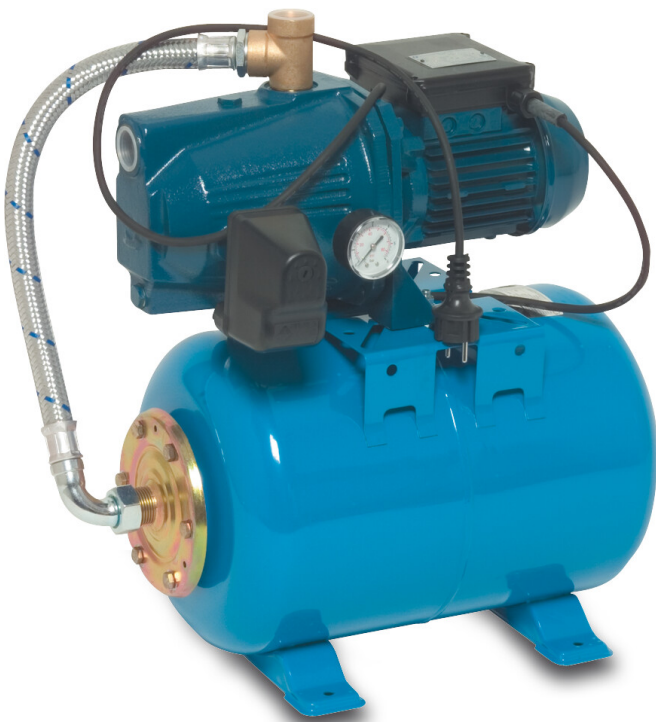

**Foras Pressure set cast iron 1"
female thread 6bar 3,6A
230VAC blue 24ltr type JA 86 N
(7034784)**

FORAS
WATER PUMPS

TECHNICAL SPECIFICATIONS

Colour blue

Material cast iron

Pump body cast iron

Material impeller 1 noryl

Tank 24ltr ltr

Connection female thread

Voltage 230VAC

Max. temperature 50 °C

Minimum medium temperature 0 °C
(continuous)

Impellers 1

Height 525 mm

Press 1 "

Maximum ambient temperature 40 °C

Type JA 86 N

Max. head 47,5 m

Size 1"

Power 0.59 kW

Ampere 3,6 A

Max flow rate 3.3 m³/h

Pressure 6 bar

Complete with 24 ltr. horizontal tank, pressure gauge and pressure switch. Ready for installation by a qualified electrician. Pump will be supplied with cable and DIN plug. UK / DIN plug included for UK deliveries