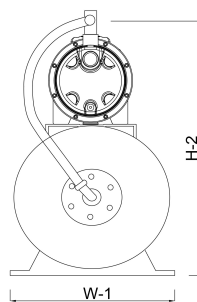

**Foras Pressure set cast iron 1"
female thread 6bar 3,6A
230VAC blue 24ltr type JA 86 N
(7034784)**

FORAS
WATER PUMPS

TECHNICAL SPECIFICATIONS

Colour blue

Material cast iron

Pump body cast iron

Material impeller 1 noryl

Maximum ambient temperature 40 °C

Type JA 86 N

Max. head 47,5 m

Size 1"

Power 0.59 kW

Ampere 3,6 A

Max flow rate 3.3 m³/h

Pressure 6 bar

DIMENSIONS

H-1 420 mm

H-2 525 mm

L 560 mm

Length 560 mm

W-1 260 mm

Width 260 mm

PRODUCT INFORMATION

Complete with 24 ltr. horizontal tank, pressure gauge and pressure switch. Ready for installation by a qualified electrician. Pump will be supplied with cable and DIN plug. UK / DIN plug included for UK deliveries