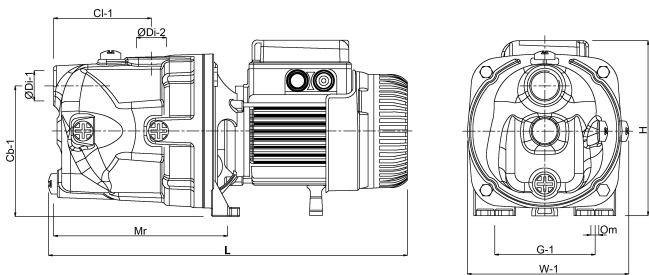

**DAB Jet pump cast iron 1 1/2" x
1 1/4" female thread 6bar 12A
230VAC green self priming
type JET 300 M (7030911)**

TECHNICAL SPECIFICATIONS

Colour green

Material cast iron

Pump body cast iron

Material impeller 1 noryl

PORlh	41.3
-------	------

PORhh	34.7
-------	------

PORlq	5
-------	---

PORhq	8.6
-------	-----

DIMENSIONS

Cb-1	117.5 mm
------	----------

Cb-1	175 mm
------	--------

Cl-1	151 mm
------	--------

Cr-1	107 mm
------	--------

Ct-1	117.5 mm
------	----------

G-1	160 mm
-----	--------

H	235 mm
---	--------

H	235 mm
---	--------

L	595 mm
---	--------

L 521 mm

LM 595 mm

Mr 282 mm

O 11 mm

W 214 mm

W-1 214 mm

ØDi-1 1 1/2 "

ØDi-2 1 1/4 "

PRODUCT INFORMATION

Suction up to 8 metres deep.