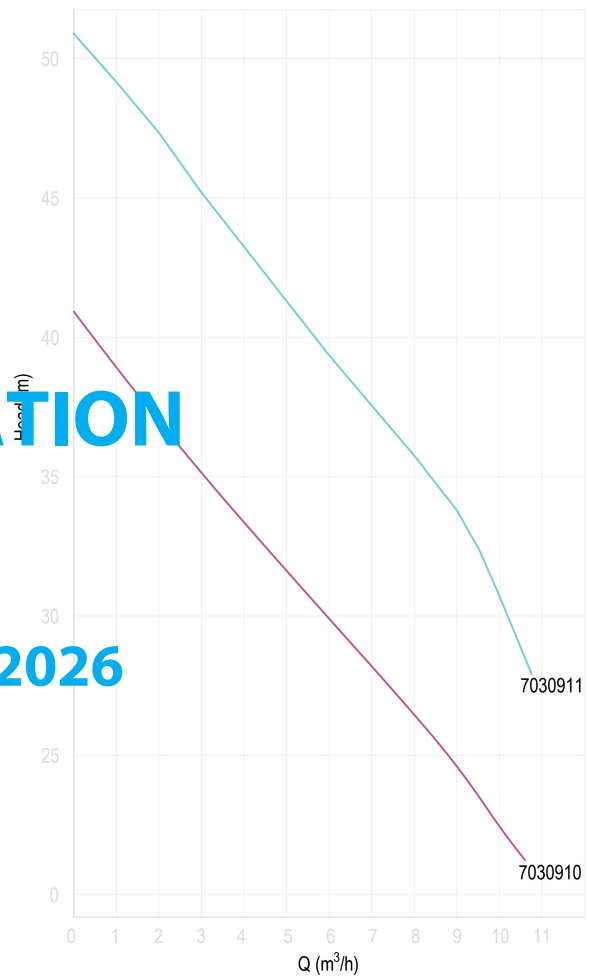

**DAB Jet pump cast iron 1 1/2" x
1 1/4" female thread 6bar 12A
230VAC green self priming
type JET 300 M (7030911)**

TECHNICAL SPECIFICATIONS

Colour green

Material cast iron

Pump body cast iron

Material impeller 1 noryl

PORlh	41.3
-------	------

PORhh	34.7
-------	------

PORlq	5
-------	---

PORhq	8.6
-------	-----

DIMENSIONS

Cb-1	117.5 mm
------	----------

Cb-1	175 mm
------	--------

Cl-1	151 mm
------	--------

Cr-1	107 mm
------	--------

Ct-1	117.5 mm
------	----------

G-1	160 mm
-----	--------

H	235 mm
---	--------

H	235 mm
---	--------

L	595 mm
---	--------

L 521 mm

LM 595 mm

Mr 282 mm

O 11 mm

W 214 mm

W-1 214 mm

ØDi-1 1 1/2 "

ØDi-2 1 1/4 "

PRODUCT INFORMATION

Suction up to 8 metres deep.