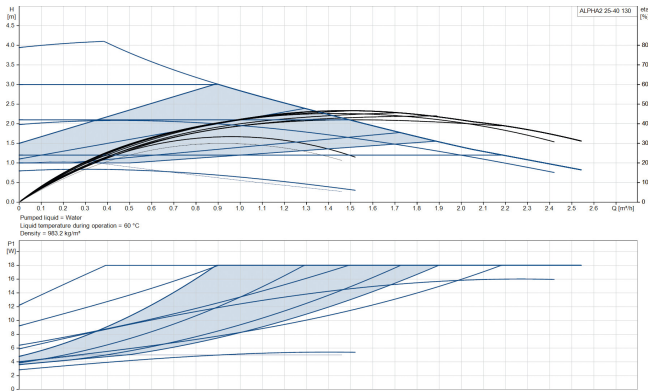

Ampere

0.38 A

Last modified date: 09/05/2026

Bosta UK Ltd.
Reflection House
Olding Road
Bury St. Edmunds
Suffolk
IP33 3TA
T +44 (0) 1284 716580
E enquiries@bosta.co.uk
<http://www.bosta.com>