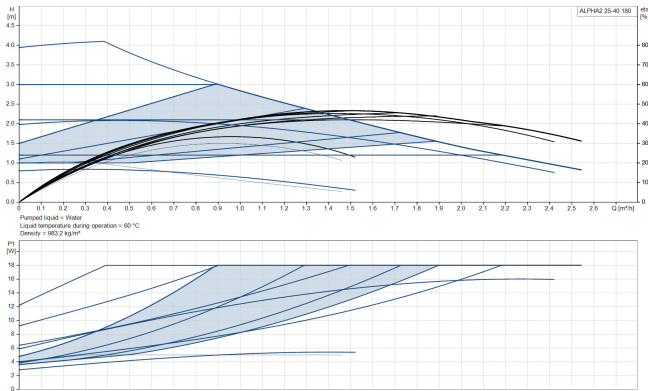

Ampere

0.18 A

Last modified date: 09/05/2026

Bosta UK Ltd.
Reflection House
Olding Road
Bury St. Edmunds
Suffolk
IP33 3TA
T +44 (0) 1284 716580
E enquiries@bosta.co.uk
<http://www.bosta.com>