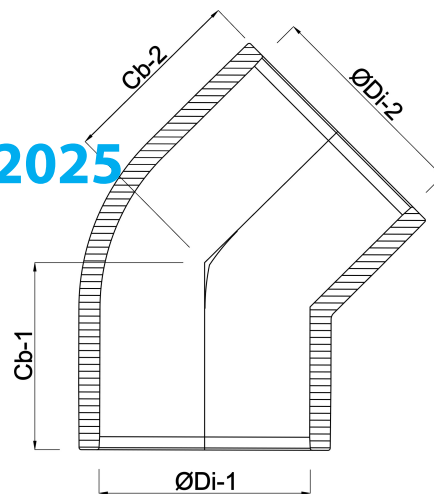

Profec Elbow 45° PVC-U 125 mm glue socket 16bar grey (0110129)

TECHNICAL SPECIFICATIONS

Colour grey

Material PVC-U

Connection glue socket

Size 125 mm

Pressure 16 bar

DIMENSIONS

ØDi-1 125 mm

ØDi-2 125 mm

Cb-1 72 mm

Cb-2 72 mm

Last modified date: 30/10/2025

Bosta UK Ltd.
Reflection House
Olding Road
Bury St. Edmunds
Suffolk

IP33 3TA
T +44 (0) 1284 716580
E enquiries@bosta.co.uk
<http://www.bosta.com>