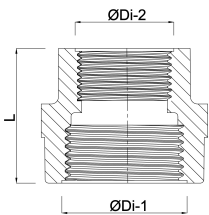

**Profec Nr. 240 Reducer socket
brass 3/8" x 1/4" female thread
30bar (0710315)**

TECHNICAL SPECIFICATIONS

Material	brass
Connection	female thread
Fitting nr.	Nr. 240
Size	3/8" x 1/4"
Max. temperature	120 °C
Pressure	30 bar
Max. temp.	120 °C

DIMENSIONS

L	24.5 mm
ØDi-1	3/8 "
ØDi-2	1/4 "
F-1	13 mm
F-2	11.5 mm

Last modified date: 05/11/2025

Bosta UK Ltd.
Reflection House
Olding Road
Bury St. Edmunds
Suffolk
IP33 3TA
T +44 (0) 1284 716580
E enquiries@bosta.co.uk
<http://www.bosta.com>