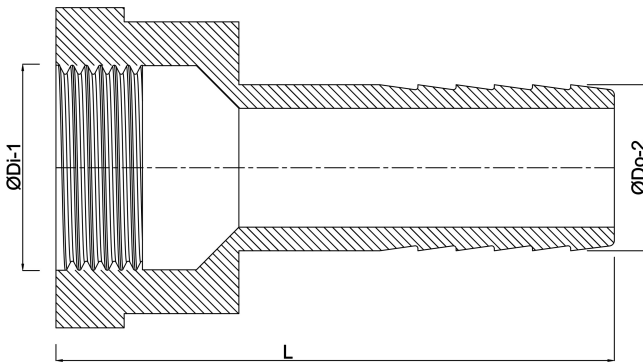

**Profec Barbed adaptor
stainless steel 316 1/2" x 13
mm female thread x hose tail
16bar (7043864)**

TECHNICAL SPECIFICATIONS

Material stainless steel 316

Connection female thread x hose tail

Pressure 16 bar

Size 1/2" x 13 mm

Spanner 27

DIMENSIONS

L 62 mm

ØDi-1 1/2 "

ØDo-2 13 mm

Last modified date: 09/05/2026

Bosta UK Ltd.
Reflection House
Olding Road
Bury St. Edmunds
Suffolk
IP33 3TA
T +44 (0) 1284 716580
E enquiries@bosta.co.uk
<http://www.bosta.com>