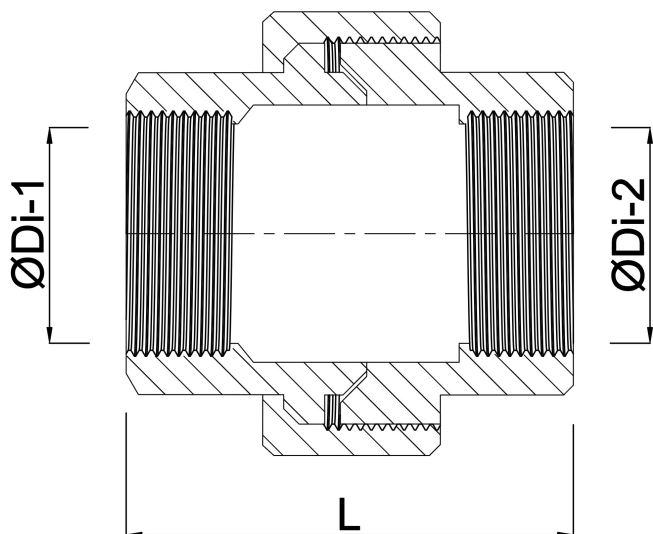

**Profec Nr. 340 Union coupler
cast iron black 3/4" female
thread 25bar DVGW type
conical (1134005)**

TECHNICAL SPECIFICATIONS

Type	conical
Material	cast iron black
Approval	DVGW
Connection	female thread
Fitting nr.	Nr. 340
Temperature range	-20°C - 120°C
Pressure	25 bar
Size	3/4"
Length	52 mm

DIMENSIONS

L	51 mm
ØDi-1	3/4 "
ØDi-2	3/4 "
F-1	15 mm
F-2	15 mm
Kn	50 mm

K-1 32 mm

K-2 32 mm

Last modified date: 05/11/2025

Bosta UK Ltd.
Reflection House
Olding Road
Bury St. Edmunds
Suffolk
IP33 3TA
T +44 (0) 1284 716580
E enquiries@bosta.co.uk
<http://www.bosta.com>