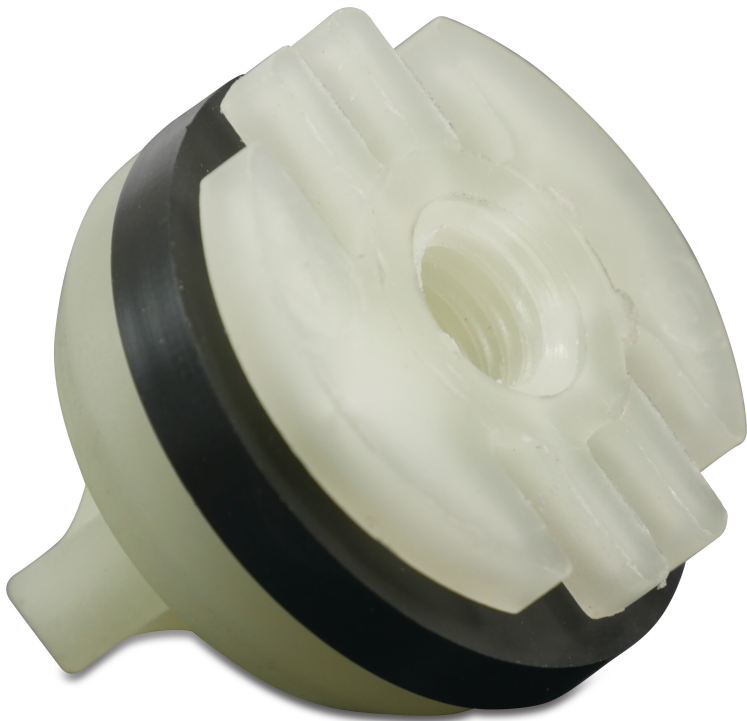

Tefen Piston Kit 1.0% - 5.0%

type TF10 (7027271)

TEFEN
FLOW & DOSING TECHNOLOGIES