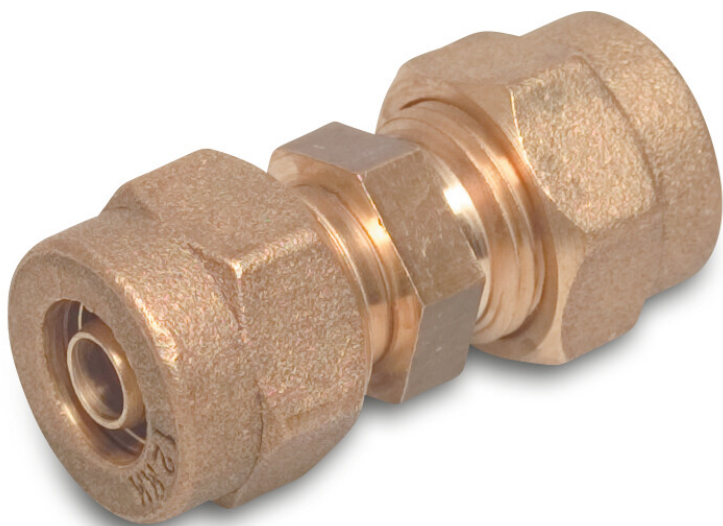

Socket brass 18 mm compression (0700379)

TECHNICAL SPECIFICATIONS

Material	brass
Connection	compression
Application	floorheating
Wall thickness	2,0 mm
Size	18 mm

Last modified date: 05/11/2025

Bosta UK Ltd.
Reflection House
Olding Road
Bury St. Edmunds
Suffolk
IP33 3TA
T +44 (0) 1284 716580
E enquiries@bosta.co.uk
<http://www.bosta.com>