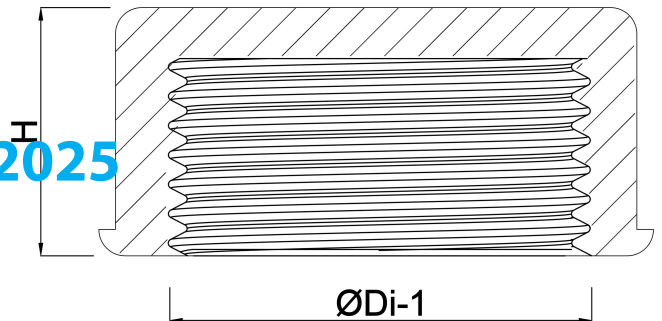

# VDL Cap PVC-U 1 1/2" female thread 10bar grey type plain (0100777)

**VL** Van de Lande

# TECHNICAL SPECIFICATIONS

Colour	grey
Type	plain
Material	PVC-U
Material seal	EPDM
Connection	female thread
Size	1 1/2"
Pressure	10 bar

## DIMENSIONS

ØDi-1	1 1/2 "
F-1	23 mm
H	23 mm

**Last modified date: 05/11/2025**

Bosta UK Ltd.  
Reflection House  
Olding Road

Bury St. Edmunds  
Suffolk  
IP33 3TA  
T +44 (0) 1284 716580  
E [enquiries@bosta.co.uk](mailto:enquiries@bosta.co.uk)  
<http://www.bosta.com>