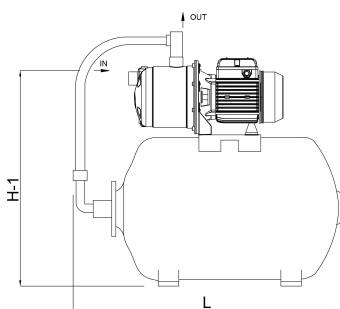

Pressure 8 bar

Type JXF 86 N

Material impeller 1 noryl

Max. head 44 m

Size 1"

Power 0.59 kW

Height 550 mm

Ampere 3,3 A

Max flow rate 3 m³/h

DIMENSIONS

H-1 420 mm

H-2 550 mm

L 560 mm

Length 560 mm

W-1 260 mm

Width 260 mm

PRODUCT INFORMATION

Complete with 24 ltr. horizontal tank, pressure gauge and pressure switch. Pump will be supplied with cable and DIN plug. UK / DIN plug included for UK deliveries

Last modified date: 12/06/2026