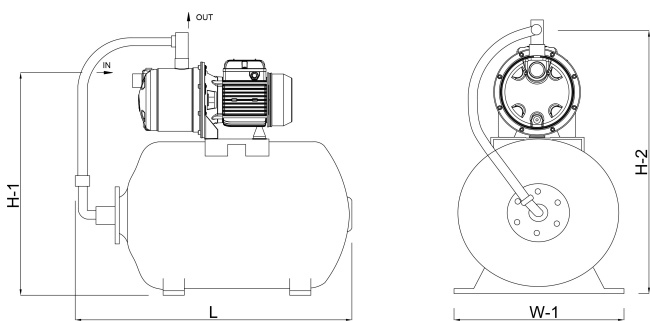

Pressure 8 bar

Type JXF 86 N

Material impeller 1 noryl

MWC 44 m

Size 1"

Power 0.59 kW

Height 550 mm

Ampere 3,3 A

Max flow rate 3 m³/h

DIMENSIONS

H-1 420 mm

H-2 550 mm

L 560 mm

Length 560 mm

W-1 260 mm

Width 260 mm

PRODUCT INFORMATION

Complete with 24 ltr. horizontal tank, pressure gauge and pressure switch. Pump will be supplied with cable and DIN plug. UK / DIN plug included for UK deliveries

Last modified date: 08/05/2026