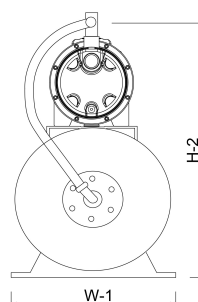

Pressure 8 bar

Type JXF 86 N

Material impeller 1 noryl

Max. head 44 m

Size 1"

Power 0.59 kW

Height 550 mm

Ampere 3,3 A

Max flow rate 3 m³/h

DIMENSIONS

H-1 420 mm

H-2 550 mm

L 560 mm

Length 560 mm

W-1 260 mm

Width 260 mm

PRODUCT INFORMATION

Complete with 24 ltr. horizontal tank, pressure gauge and pressure switch. Pump will be supplied with cable and DIN plug. UK / DIN plug included for UK deliveries

Last modified date: 12/06/2026