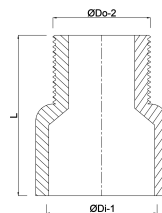

**VDL Adaptor bush PVC-U 40
mm x 1 1/2" glue socket x male
thread 10bar grey type made
from tubing (0110409)**

V-L Van de Lande

TECHNICAL SPECIFICATIONS

Colour	grey
Type	made from tubing
Material	PVC-U
Connection	glue socket x male thread
Pressure	10 bar
Size	40 mm x 1 1/2"

DIMENSIONS

Mold	hand formed
L	57 mm
ØDi-1	40 mm
ØDo-2	1 1/2 "
F-2	21 mm
P-1	26 mm

Last modified date: 30/10/2025

Bosta UK Ltd.
Reflection House
Olding Road
Bury St. Edmunds
Suffolk
IP33 3TA
T +44 (0) 1284 716580
E enquiries@bosta.co.uk
<http://www.bosta.com>