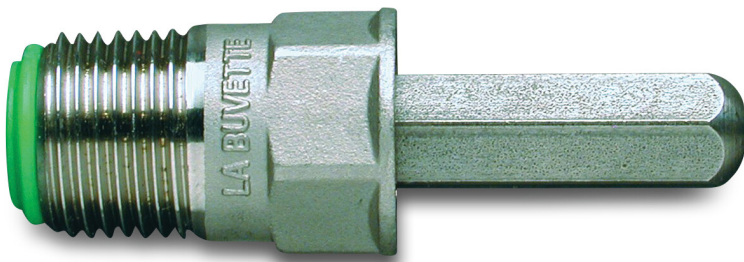

La Buvette Finger moistener stainless steel 1/2" male thread type Poustube (7028211)

LA BUVETTE 
The Specialist in Livestock Drinking Solutions

TECHNICAL SPECIFICATIONS

Type	Poustube
Material	stainless steel
Connection	male thread
Size	1/2"

PRODUCT INFORMATION

With flow rate adjustment in upper half.

- Avoids injuries due to the specific design.
- No jams: the mechanism is protected from the animals.

Last modified date: 06/11/2025

Bosta UK Ltd.
Reflection House
Olding Road
Bury St. Edmunds
Suffolk
IP33 3TA
T +44 (0) 1284 716580
E enquiries@bosta.co.uk
<http://www.bosta.com>