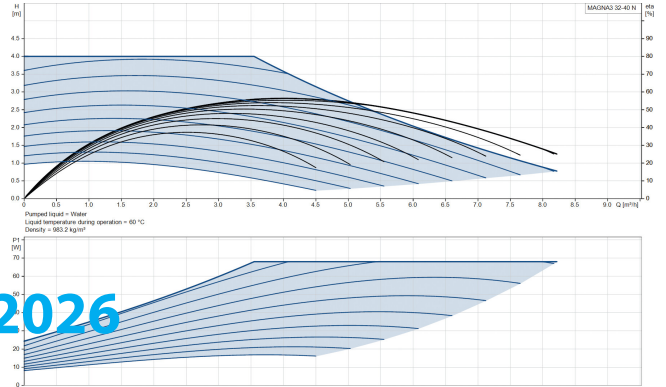

Size

2"

Ampere

0.61 A

Last modified date: 09/05/2026

Bosta UK Ltd.
Reflection House
Olding Road
Bury St. Edmunds
Suffolk
IP33 3TA
T +44 (0) 1284 716580
E enquiries@bosta.co.uk
<http://www.bosta.com>