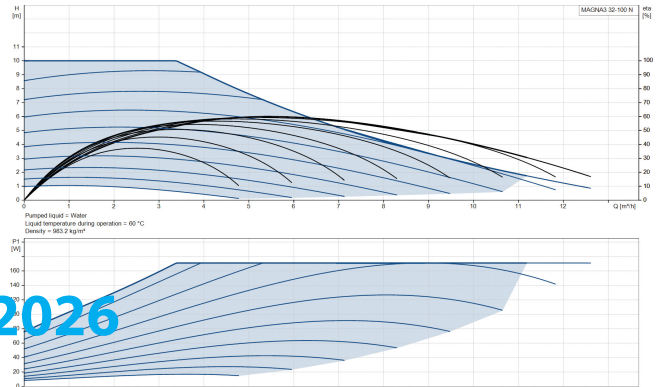

Size

2"

Ampere

1.47 A

Last modified date: 09/05/2026

Bosta UK Ltd.
Reflection House
Olding Road
Bury St. Edmunds
Suffolk
IP33 3TA
T +44 (0) 1284 716580
E enquiries@bosta.co.uk
<http://www.bosta.com>