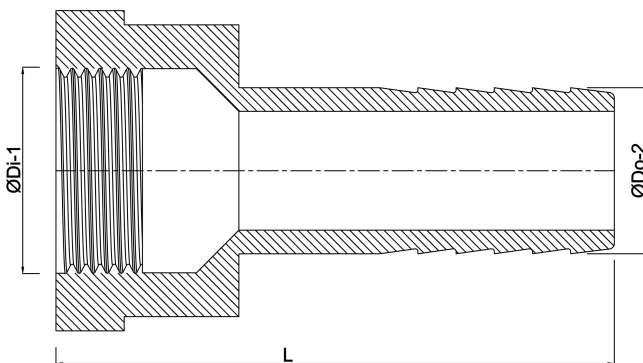

**Profec Barbed adaptor
stainless steel 316 1" x 25 mm
female thread x hose tail 16bar
(7043866)**

TECHNICAL SPECIFICATIONS

Material stainless steel 316

Connection female thread x hose tail

Pressure 16 bar

Size 1" x 25 mm

Spanner 38

DIMENSIONS

L 66 mm

\O Di-1 1"

\O Do-2 25 mm

Last modified date: 09/05/2026

Bosta UK Ltd.
Reflection House
Olding Road
Bury St. Edmunds
Suffolk
IP33 3TA
T +44 (0) 1284 716580
E enquiries@bosta.co.uk
<http://www.bosta.com>