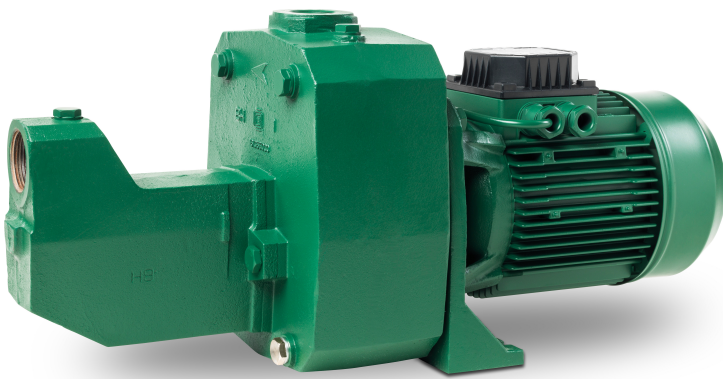

**DAB Jet pump cast iron 1 1/4" x
1" female thread 6bar 7,2A
230VAC green self priming
type JET 151 M (7030908)**

TECHNICAL SPECIFICATIONS

Colour green

Material cast iron

Pump body cast iron

Material impeller 1 noryl

Model self priming

Connection female thread

Voltage 230VAC

Max. temperature 35 °C

Press 1 "

Maximum ambient temperature 40 °C

Suction 1 1/4 "

Type JET 151 M

MWC 61 m

Size 1 1/4" x 1"

Power 1.1 kW

Ampere 7,2 A

Max flow rate 4.2 m³/h

BEP Capacity 2.9

BEP Head 47

PORlh 51.3