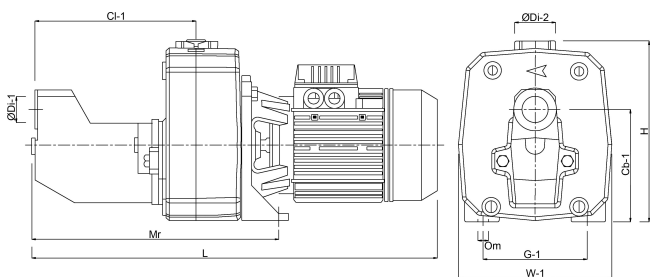

MWC 61 m

Size 1 1/4" x 1"

Power 1.1 kW

Ampere 7,2 A

Max flow rate 4.2 m³/h

BEP Capacity 2.9

BEP Head 47

PORlh 51.3

PORhh 44

PORlq 2

PORhq 3.5

DIMENSIONS

Cb-1 127.5 mm

Cb-1 158 mm

Cl-1 221 mm

Cr-1 105 mm

Ct-1 127.5 mm

G-1 145 mm

H 255 mm

H 255 mm

L 558 mm

L 558 mm

LM 558 mm

Mr 350 mm

O 11 mm

W-1 210 mm

ØDi-1 1 1/4 "

ØDi-2 1 "

PRODUCT INFORMATION

Suction up to 8 metres deep.

Last modified date: 09/05/2026

Bosta UK Ltd.
Reflection House
Olding Road
Bury St. Edmunds
Suffolk
IP33 3TA
T +44 (0) 1284 716580
E enquiries@bosta.co.uk
<http://www.bosta.com>