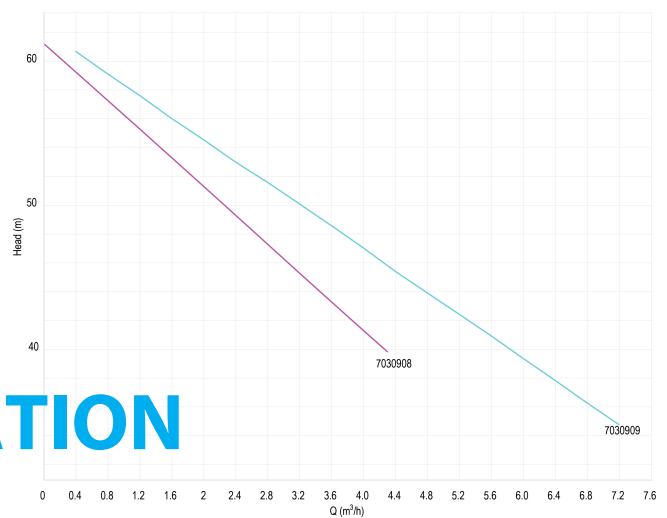

Mr 350 mm

O 11 mm

W-1 210 mm

ØDi-1 1 1/4 "

ØDi-2 1 "

PRODUCT INFORMATION

Suction up to 8 metres deep.

Last modified date: 09/05/2026

Bosta UK Ltd.
Reflection House
Olding Road
Bury St. Edmunds
Suffolk
IP33 3TA
T +44 (0) 1284 716580
E enquiries@bosta.co.uk
<http://www.bosta.com>