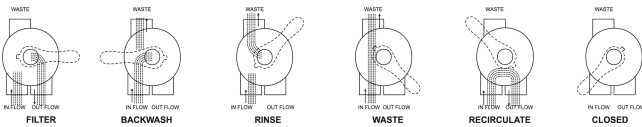

# TECHNICAL SPECIFICATIONS

Colour	black
Type	Mega MFS 6-way valve + piping kit
Pressure	4 bar
Max. temp.	50 °C
Flow rate	17 30mJ/cm2
Size	1 1/2"

**Last modified date: 05/11/2025**

Bosta UK Ltd.  
Reflection House  
Olding Road  
Bury St. Edmunds  
Suffolk  
IP33 3TA  
T +44 (0) 1284 716580  
E [enquiries@bosta.co.uk](mailto:enquiries@bosta.co.uk)  
<http://www.bosta.com>