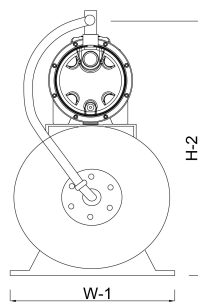

**Foras Pressure set cast iron 1"
female thread 7bar 4,7A
230VAC blue 24ltr type JA
106N 60 (7034786)**

FORAS
WATER PUMPS

TECHNICAL SPECIFICATIONS

Colour blue

Material cast iron

Pump body cast iron

Material impeller 1 noryl

DIMENSIONS

H-1 420 mm

H-2 525 mm

L 560 mm

Length 560 mm

W-1 260 mm

Width 260 mm

PRODUCT INFORMATION

Complete with 24 ltr. horizontal tank, pressure gauge and pressure switch. Ready for installation by a qualified electrician. Pump will be supplied with cable and DIN plug. UK / DIN plug included for UK deliveries