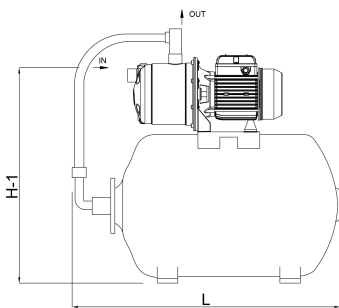

**Foras Pressure set cast iron 1"
female thread 7bar 4,7A
230VAC blue 24ltr type JA
106N 60 (7034786)**

FORAS
WATER PUMPS

TECHNICAL SPECIFICATIONS

Colour blue

Material cast iron

Pump body cast iron

Material impeller 1 noryl

Maximum ambient temperature 40 °C

Type JA 106N 60

Max. head 50,9 m

Size 1"

Power 0.74 kW

Ampere 4,7 A

Max flow rate 4.2 m³/h

Pressure 7 bar

DIMENSIONS

H-1 420 mm

H-2 525 mm

L 560 mm

Length 560 mm

W-1 260 mm

Width 260 mm

PRODUCT INFORMATION

Complete with 24 ltr. horizontal tank, pressure gauge and pressure switch. Ready for installation by a qualified electrician. Pump will be supplied with cable and DIN plug. UK / DIN plug included for UK deliveries