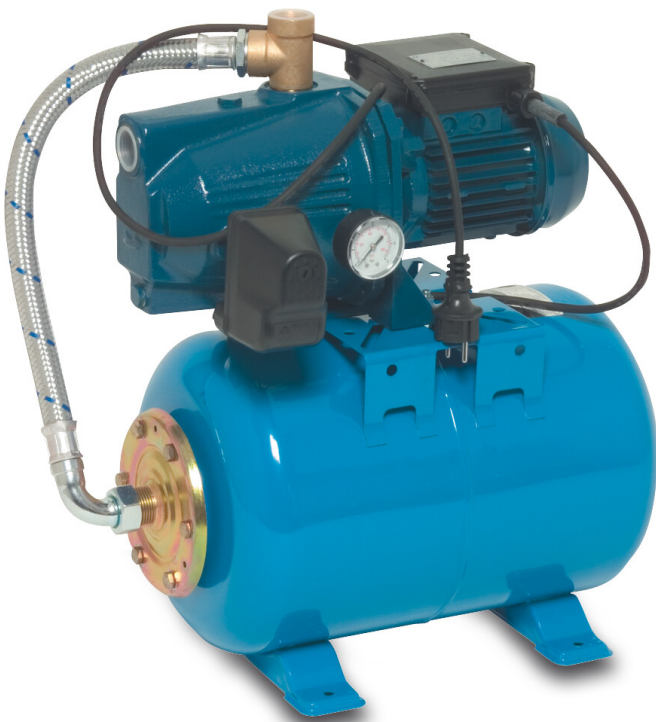

**Foras Pressure set cast iron 1"
female thread 7bar 4,7A
230VAC blue 24ltr type JA
106N 60 (7034786)**

FORAS
WATER PUMPS

TECHNICAL SPECIFICATIONS

Colour blue

Material cast iron

Pump body cast iron

Material impeller 1 noryl

Tank 24ltr ltr

Connection female thread

Voltage 230VAC

Max. temperature 50 °C

Minimum medium temperature 0 °C
(continuous)

Impellers 1

Height 525 mm

Press 1 "

Maximum ambient temperature 40 °C

Type JA 106N 60

Max. head 50,9 m

Size 1"

Power 0.74 kW

Ampere 4,7 A

Max flow rate 4.2 m³/h

Pressure 7 bar

Complete with 24 ltr. horizontal tank, pressure gauge and pressure switch. Ready for installation by a qualified electrician. Pump will be supplied with cable and DIN plug. UK / DIN plug included for UK deliveries