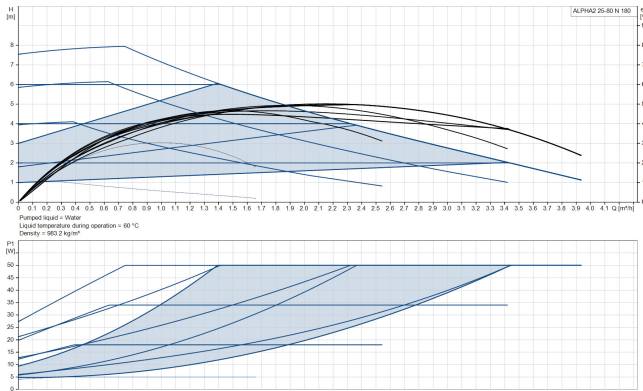

Ampere

0.44 A

Last modified date: 09/05/2026

Bosta UK Ltd.
Reflection House
Olding Road
Bury St. Edmunds
Suffolk
IP33 3TA
T +44 (0) 1284 716580
E enquiries@bosta.co.uk
<http://www.bosta.com>