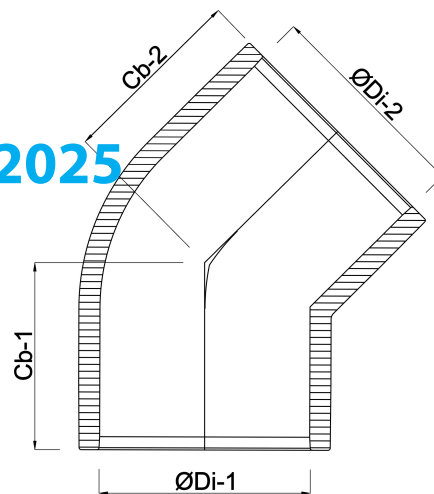

Profec Elbow 45° PVC-U 20 mm glue socket 16bar grey (0111825)

TECHNICAL SPECIFICATIONS

| | |
|------------|-------------|
| Colour | grey |
| Material | PVC-U |
| Connection | glue socket |
| Size | 20 mm |
| Pressure | 16 bar |

DIMENSIONS

| | |
|-------|--------|
| ØDi-1 | 20 mm |
| ØDi-2 | 20 mm |
| Cb-1 | 167 mm |
| Cb-2 | 167 mm |

Last modified date: 30/10/2025

Bosta UK Ltd.
Reflection House
Olding Road
Bury St. Edmunds
Suffolk