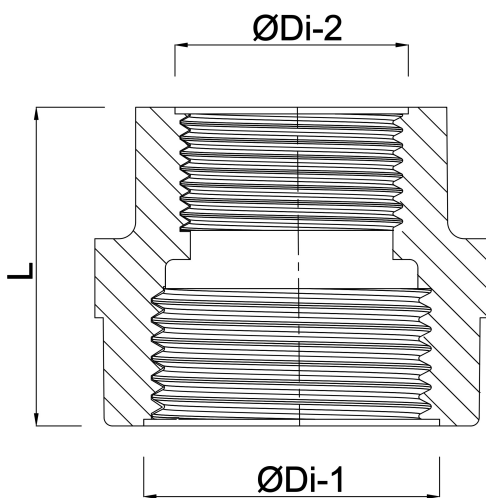

**Nr. 240 Reducing socket cast
iron black 2 1/2" x 1" female
thread 25bar DVGW (7044005)**

TECHNICAL SPECIFICATIONS

Material cast iron black

Approval DVGW

Connection female thread

Fitting nr. Nr. 240

Temperature range -20°C - 120°C

Pressure 25 bar

Size 2 1/2" x 1"

DIMENSIONS

ØDi-1 2 1/2 "

ØDi-2 1 "

Last modified date: 12/02/2026

Bosta UK Ltd.
Reflection House
Olding Road
Bury St. Edmunds
Suffolk
IP33 3TA
T +44 (0) 1284 716580
E enquiries@bosta.co.uk
<http://www.bosta.com>