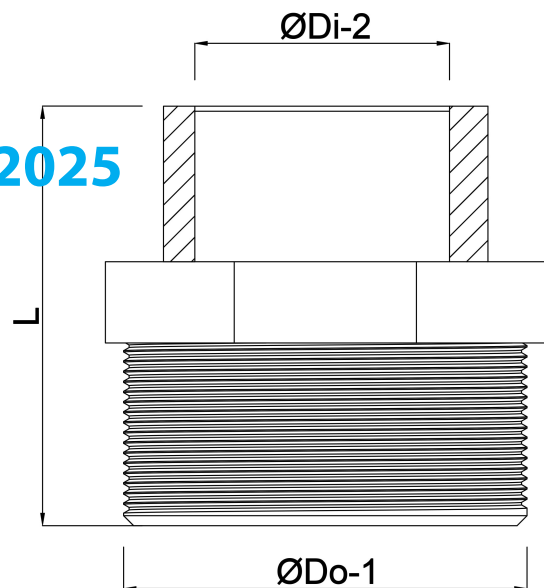

**Profec Reducer nipple PVC-U**  
**3/8" x 1/2" male thread x**  
**female thread 10bar grey**  
**(0101323)**

# TECHNICAL SPECIFICATIONS

Colour	grey
Material	PVC-U
Connection	male thread x female thread
Pressure	10 bar
Size	3/8" x 1/2"

## DIMENSIONS

L	32 mm
ØDi-2	1/2 "
ØDo-1	3/8 "

**Last modified date: 30/10/2025**

Bosta UK Ltd.  
Reflection House  
Olding Road  
Bury St. Edmunds  
Suffolk  
IP33 3TA  
T +44 (0) 1284 716580  
E [enquiries@bosta.co.uk](mailto:enquiries@bosta.co.uk)