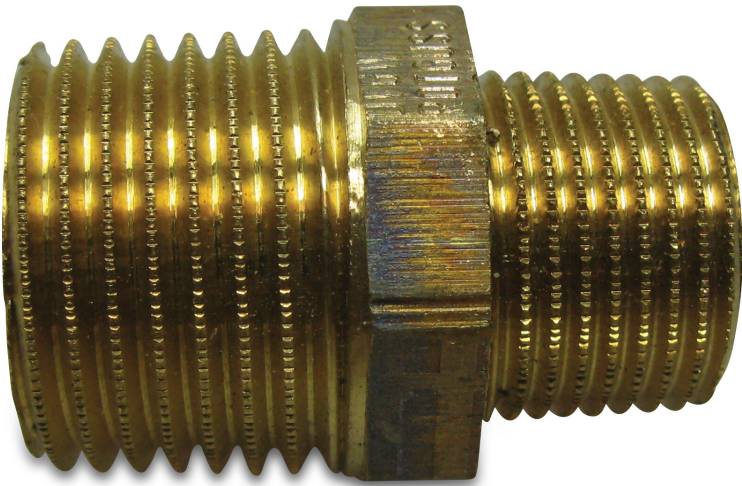

**Nr. 245 Reducing nipple
bronze 1" x 3/4" male thread
16bar (0720331)**

TECHNICAL SPECIFICATIONS

Material	bronze
Connection	male thread
Fitting nr.	Nr. 245
Size	1" x 3/4"
Pressure	16 bar

Last modified date: 05/11/2025