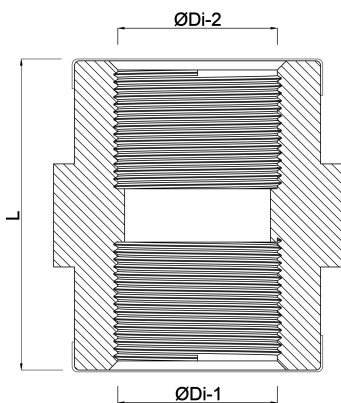

**Profec Socket PVC-U 1 1/2"  
female thread 16bar grey with  
stainless steel ring type  
reinforced (0100725)**

# TECHNICAL SPECIFICATIONS

Colour	grey
Type	reinforced
Material	PVC-U
Feature	with stainless steel ring
Connection	female thread
Pressure	16 bar
Size	1 1/2"

## DIMENSIONS

L	55 mm
ØDi-1	1 1/2 "
ØDi-2	1 1/2 "

**Last modified date: 06/11/2025**

Bosta UK Ltd.  
Reflection House  
Olding Road  
Bury St. Edmunds  
Suffolk  
IP33 3TA  
T +44 (0) 1284 716580  
E [enquiries@bosta.co.uk](mailto:enquiries@bosta.co.uk)  
<http://www.bosta.com>