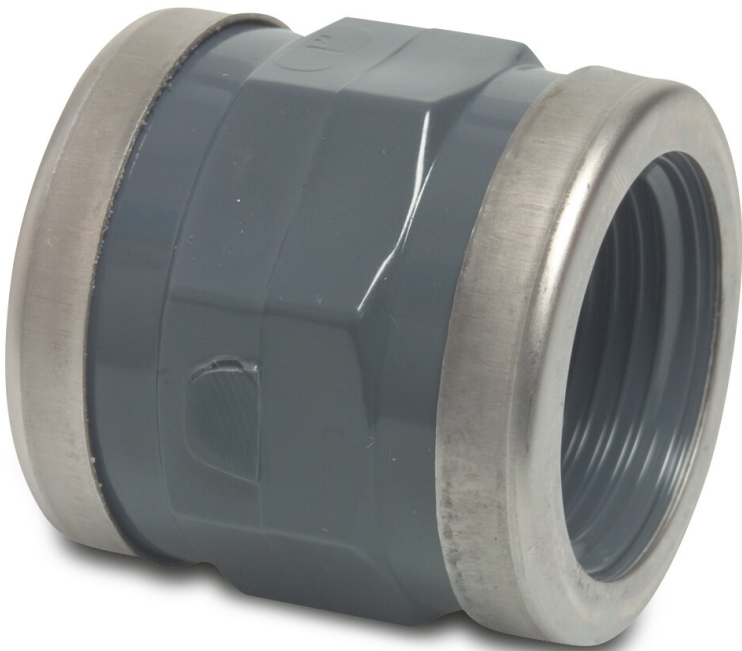

**Profec Socket PVC-U 1 1/2"  
female thread 16bar grey with  
stainless steel ring type  
reinforced (0100725)**

# TECHNICAL SPECIFICATIONS

Colour	grey
Type	reinforced
Material	PVC-U
Feature	with stainless steel ring
Connection	female thread
Pressure	16 bar
Size	1 1/2"