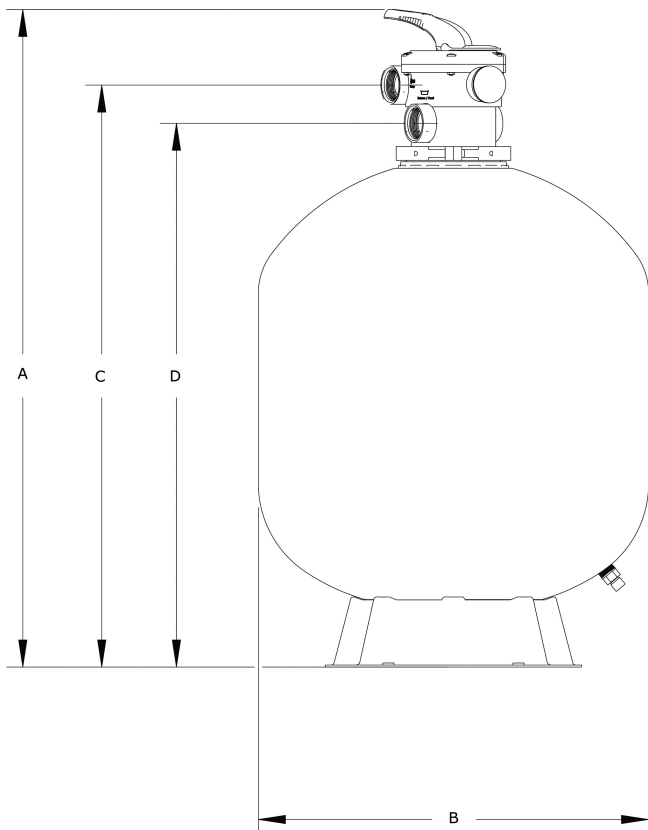

**Sand filter PP 50 mm / 1 1/2"  
female thread 3,75bar beige  
type T450 (7043245)**

# TECHNICAL SPECIFICATIONS

Colour	beige
Material	PP
Connection	female thread
Pressure	3,75 bar
Max. temp.	43 °C
Type	T450
Capacity	6 m <sup>3</sup> /h
Size	50 mm / 1 1/2"
Diameter	450 mm
Weight	9 kg
Sand	75 kg
Filter area	0.16 m <sup>2</sup>
Max. pool vol.	30 m <sup>3</sup>

## DIMENSIONS

B	18 "
B	18 " inch

A 770 mm

B 450 mm

C 660 mm

D 600 mm