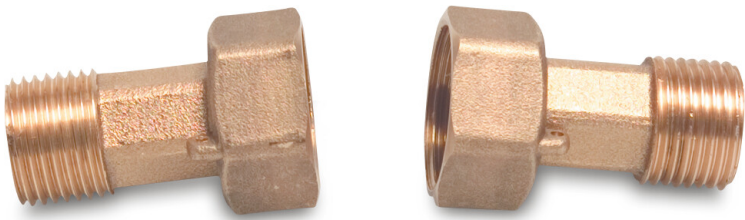

# Profec Accessories brass 1 1/4" x 1" female threaded nut x male thread type flat seal (0892331)

# TECHNICAL SPECIFICATIONS

Type	flat seal
Material	brass
Connection	female threaded nut x male thread
Size	1 1/4" x 1"

**Last modified date: 05/11/2025**

Bosta UK Ltd.  
Reflection House  
Olding Road  
Bury St. Edmunds  
Suffolk  
IP33 3TA  
T +44 (0) 1284 716580  
E [enquiries@bosta.co.uk](mailto:enquiries@bosta.co.uk)  
<http://www.bosta.com>