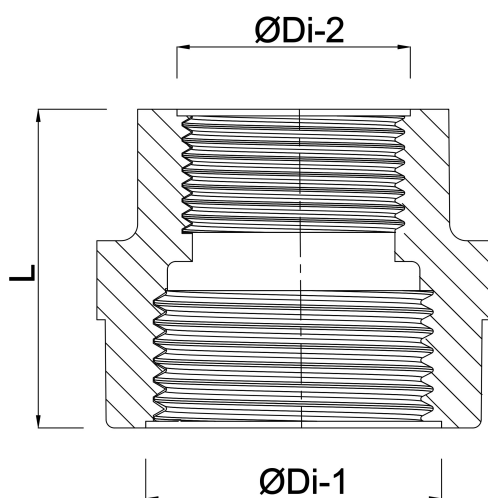

**Profec Nr. 240 Reducer socket
stainless steel 316 1/2" x 1/8"
female thread 10bar (0080053)**

TECHNICAL SPECIFICATIONS

Material stainless steel 316

Connection female thread

Fitting nr. Nr. 240

Max. temp. 100 °C

Size 1/2" x 1/8"

Pressure 10 bar

DIMENSIONS

L 30.5 mm

ØDi-1 1/2 "

ØDi-2 1/8 "

Last modified date: 23/10/2025

Bosta UK Ltd.
Reflection House
Olding Road
Bury St. Edmunds
Suffolk
IP33 3TA
T +44 (0) 1284 716580
E enquiries@bosta.co.uk
<http://www.bosta.com>