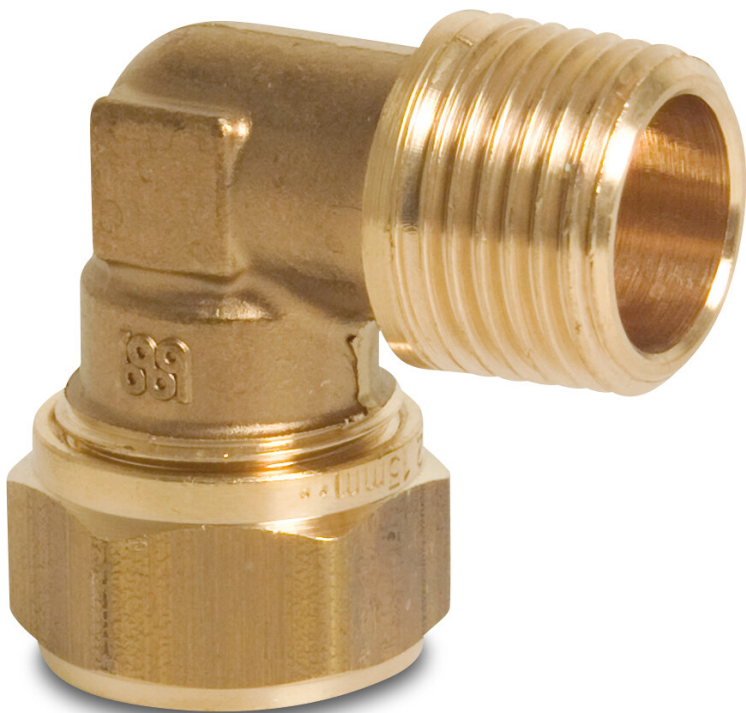

**Bonfix Adaptor elbow 90°
brass 12 mm x 1/2"
compression x male thread
KIWA/GASTEC (0715813)**

bonfix®
the fitting factory

TECHNICAL SPECIFICATIONS

Material	brass
Approval	KIWA/GASTEC
Connection	compression x male thread
Size	12 mm x 1/2"