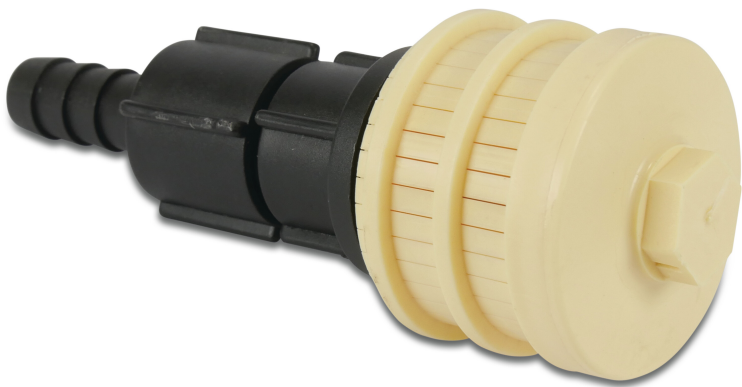

Water drain set - black/white

(7025795)

Last modified date: 06/11/2025

Bosta UK Ltd.
Reflection House
Olding Road
Bury St. Edmunds
Suffolk
IP33 3TA
T +44 (0) 1284 716580
E enquiries@bosta.co.uk
<http://www.bosta.com>