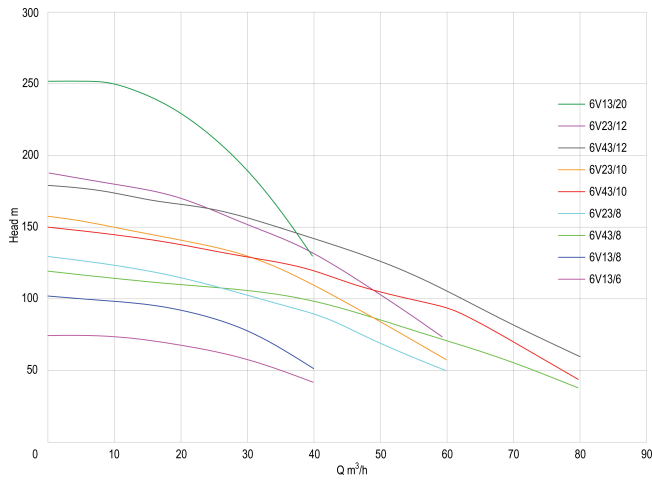

Rovatti Deep well pump cast iron DN85 flange green type 6V23/8 (7024602)

rovatti pompe

TECHNICAL SPECIFICATIONS

Colour green

Material cast iron

Pump body cast iron

Material impeller 1 cast iron

Connection flange

Outer ø 142 mm

Press 170

Motor RPM 2900

Type 6V23/8

Capacity 38/95 - 65/47 m³/h

Output Power 25 HP

MWC 125 m

Size DN85

Power 18.5 kW

Impellers 8

Max flow rate 60 m³/h

Efficiency 66,7 %

Last modified date: 08/05/2026

Bosta UK Ltd.
 Reflection House
 Olding Road
 Bury St. Edmunds
 Suffolk
 IP33 3TA
 T +44 (0) 1284 716580
 E enquiries@bosta.co.uk
<http://www.bosta.com>