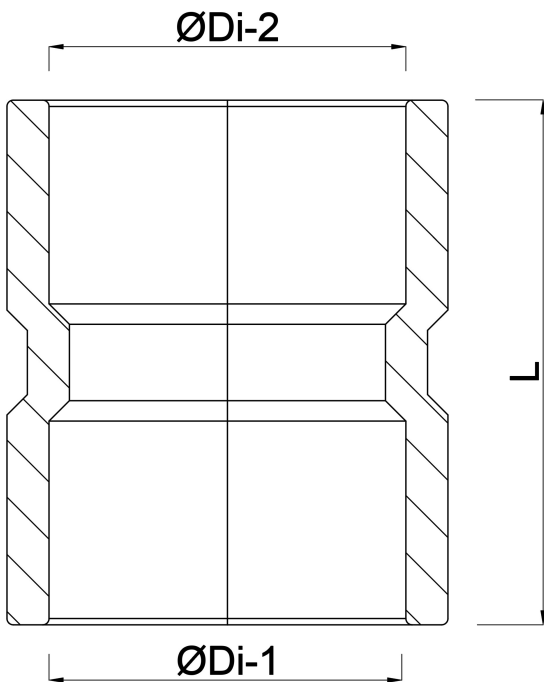

**Drainage socket PVC-U 32 mm
glue socket grey KOMO**
(7016219)

TECHNICAL SPECIFICATIONS

Colour	grey
Material	PVC-U
Connection	glue socket
Size	32 mm

DIMENSIONS

L	49.5 mm
ØDi-1	32 mm
ØDi-2	32 mm

Last modified date: 04/11/2025