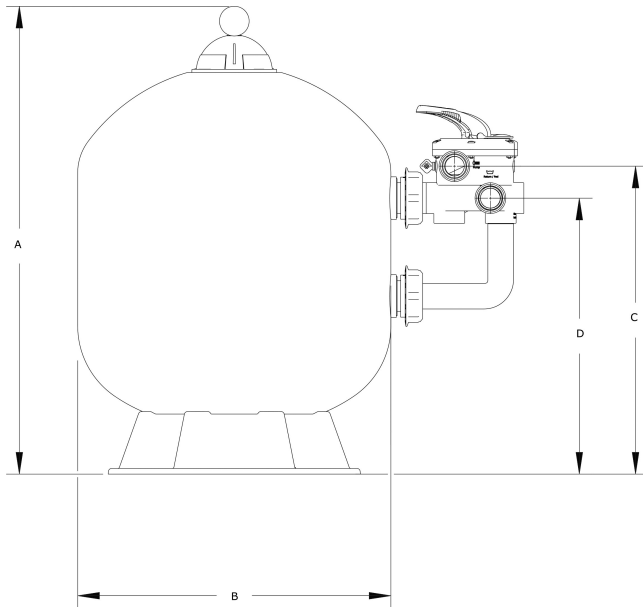

Sand filter PP 1 1/2" female thread 3,75bar beige type S450 (7043241)

TECHNICAL SPECIFICATIONS

| | |
|----------------|---------------------|
| Colour | beige |
| Material | PP |
| Connection | female thread |
| Pressure | 3,75 bar |
| Max. temp. | 40 °C |
| Type | S450 |
| Capacity | 6 m ³ /h |
| Size | 1 1/2" |
| Diameter | 450 mm |
| Weight | 9 kg |
| Sand | 75 kg |
| Filter area | 0.16 m ² |
| Max. pool vol. | 30 m ³ |

DIMENSIONS

| | |
|---|-----------|
| B | 18 " |
| B | 18 " inch |

A 645 mm

B 450 mm

C 356 mm

D 206 mm

PRODUCT INFORMATION

Features:

- High quality PP filter tank
- Extremely high maximum working pressure up to 3,75 bar
- 6-way valve included

Last modified date: 08/11/2025

Bosta UK Ltd.
Reflection House

Olding Road
Bury St. Edmunds
Suffolk
IP33 3TA
T +44 (0) 1284 716580
E enquiries@bosta.co.uk
<http://www.bosta.com>