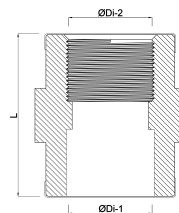

**VDL Adaptor socket PVC-U 40
mm x 3/4" glue socket x female
thread 16bar grey with
stainless steel ring type
reinforced (7018159)**

V-L Van de Lande

TECHNICAL SPECIFICATIONS

Colour	grey
Type	reinforced
Material	PVC-U
Feature	with stainless steel ring
Connection	glue socket x female thread
Size	40 mm x 3/4"
Pressure	16 bar

DIMENSIONS

L	48 mm
ØDi-1	40 mm
ØDi-2	3/4 "
F-1	16 mm
F-2	16 mm

Last modified date: 06/11/2025

Bosta UK Ltd.
Reflection House
Olding Road
Bury St. Edmunds
Suffolk
IP33 3TA
T +44 (0) 1284 716580
E enquiries@bosta.co.uk
<http://www.bosta.com>