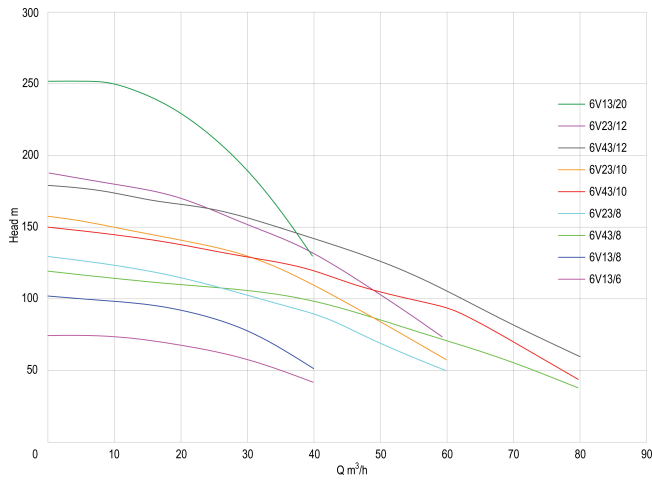

Rovatti Deep well pump cast iron DN85 flange green type 6V23/10 (7024603)

rovatti pompe

TECHNICAL SPECIFICATIONS

Colour green

Material cast iron

Pump body cast iron

Material impeller 1 cast iron

Connection flange

Outer ø 142 mm

Press 170

Motor RPM 2900

Type 6V23/10

Capacity 38/119 - 65/59 m³/h

Output Power 30 HP

MWC 157 m

Size DN85

Power 22 kW

Impellers 10

Max flow rate 60 m³/h

Efficiency 66,7 %

Last modified date: 08/05/2026

Bosta UK Ltd.
 Reflection House
 Olding Road
 Bury St. Edmunds
 Suffolk
 IP33 3TA
 T +44 (0) 1284 716580
 E enquiries@bosta.co.uk
<http://www.bosta.com>