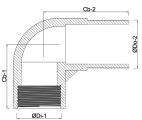

**Profec Nr. 92 Elbow 90° brass
2" female thread x male thread
30bar (0710299)**

TECHNICAL SPECIFICATIONS

Material	brass
Connection	female thread x male thread
Fitting nr.	Nr. 92
Size	2"
Temperature range	-10°C - 115°C
Pressure	30 bar

DIMENSIONS

ØDi-1	2 "
ØDo-2	2 "
F-1	18 mm
F-2	18 mm
Cb-1	50 mm
Cb-2	60 mm
β	90 °

Last modified date: 12/02/2026

Bosta UK Ltd.
Reflection House
Olding Road
Bury St. Edmunds
Suffolk
IP33 3TA
T +44 (0) 1284 716580
E enquiries@bosta.co.uk
<http://www.bosta.com>