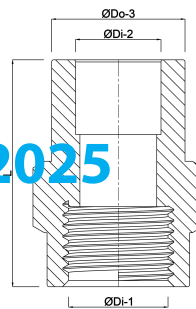

**Profec Adaptor socket PVC-U  
25/32 mm x 1" glue socket/glue  
spigot x female thread 10bar  
grey (0100257)**

# TECHNICAL SPECIFICATIONS

Colour	grey
Material	PVC-U
Connection	glue socket/glue spigot x female thread
Pressure	10 bar
Size	25/32 mm x 1"

## DIMENSIONS

L	53 mm
ØDi-2	25 mm
ØDi-1	1 "
ØDo-3	32 mm
F-2	22 mm
P-1	19 mm

Last modified date: 30/10/2025

Bosta UK Ltd.  
Reflection House  
Olding Road  
Bury St. Edmunds  
Suffolk  
IP33 3TA  
T +44 (0) 1284 716580  
E [enquiries@bosta.co.uk](mailto:enquiries@bosta.co.uk)  
<http://www.bosta.com>