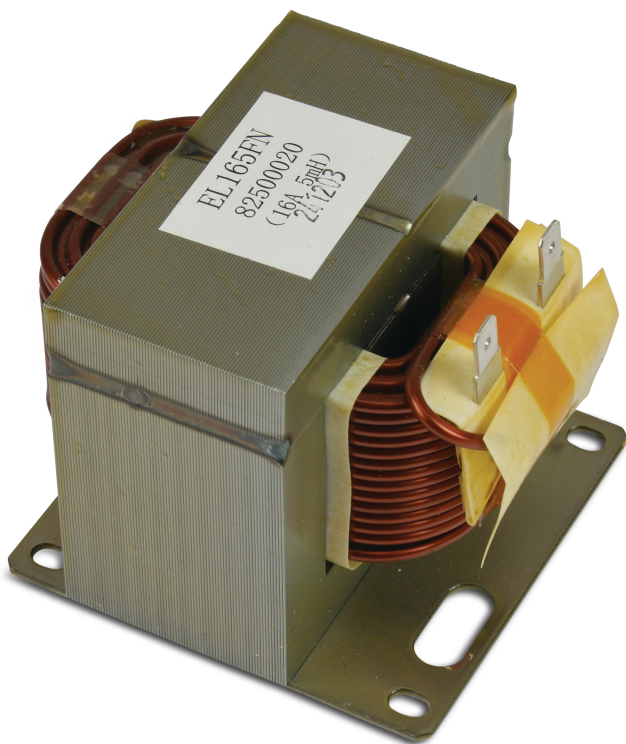

Reactor for SP13 (7034053)

Last modified date: 09/11/2025

Bosta UK Ltd.
Reflection House
Olding Road
Bury St. Edmunds
Suffolk
IP33 3TA
T +44 (0) 1284 716580
E enquiries@bosta.co.uk
<http://www.bosta.com>