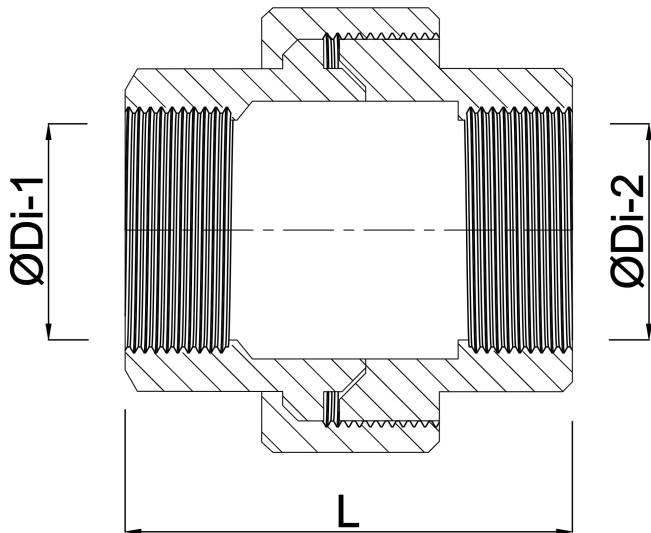

**Profec Nr. 340 Union coupler
cast iron galvanised 1 1/2"
female thread 25bar DVGW
type conical (1034008)**

TECHNICAL SPECIFICATIONS

Type	conical
Material	cast iron
Surface treatment	galvanised
Approval	DVGW
Connection	female thread
Fitting nr.	Nr. 340
Temperature range	-20°C - 120°C
Pressure	25 bar
Size	1 1/2"
Length	70 mm

DIMENSIONS

L	68 mm
ØDi-1	1 1/2 "
ØDi-2	1 1/2 "
F-1	24 mm
F-2	24 mm

Kn 75 mm

K-1 52 mm

K-2 52 mm

PRODUCT INFORMATION

Conical seal.

Last modified date: 05/11/2025