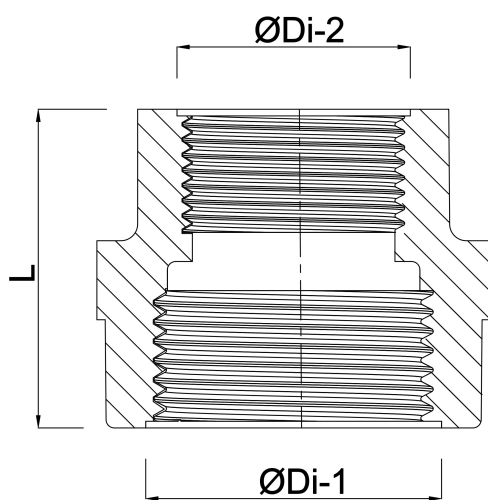

**Profec Nr. 240 Reducer socket
stainless steel 316 3" x 2"
female thread 16bar (0080074)**

TECHNICAL SPECIFICATIONS

Material stainless steel 316

Connection female thread

Fitting nr. Nr. 240

Max. temp. 100 °C

Size 3" x 2"

Pressure 16 bar

DIMENSIONS

L 58.3 mm

ØDi-1 3 "

ØDi-2 2 "

Last modified date: 23/10/2025

Bosta UK Ltd.
Reflection House
Olding Road
Bury St. Edmunds
Suffolk
IP33 3TA
T +44 (0) 1284 716580
E enquiries@bosta.co.uk
<http://www.bosta.com>